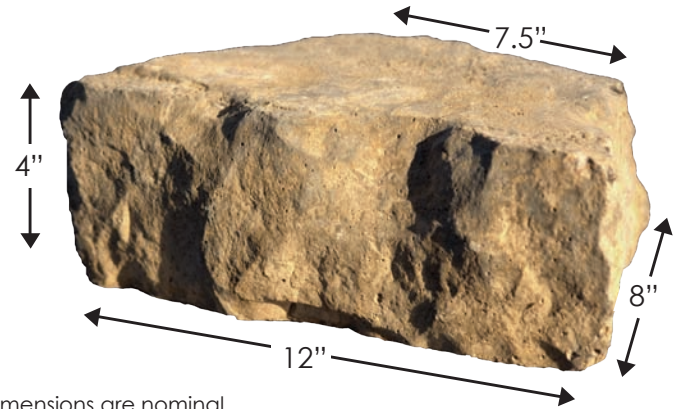

dimensional
wall collection

ROSETTA™
WALLS • STEPS • ACCENTS

by  **Brown's**
CONCRETE PRODUCTS LIMITED

DIMENSIONAL WALL COLLECTION

inviting, enhancing, enduring

www.brownsconcrete.com

FEATURES

- Hand hewn stone texture on up to five sides.
- Consistant dimensions.
- Perfect for retaining walls, freestanding walls, edging, columns and more.
- Integrates with Belvedere Wall Collection.
- Multiple natural colour blends available.

DIMENSIONAL STRAIGHT BLOCK

DIMENSIONAL WEDGE BLOCK

*Dimensions are nominal

DIMENSIONAL STRAIGHT PALLET

- 75 pieces / pallet
- 28 lbs. / piece
- 2100 lbs. / pallet

DIMENSIONAL WEDGE PALLET

- 100 pieces / pallet
- 20 lbs. / piece
- 2000 lbs. / pallet