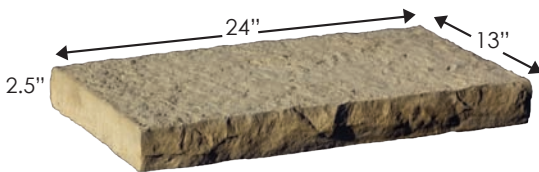

dimensional
wall collection

ROSETTA™
WALLS • STEPS • ACCENTS

by  **Brown's**
CONCRETE PRODUCTS LIMITED

DIMENSIONAL WALL COLLECTION

inviting, enhancing, enduring

www.brownsconcrete.com

FEATURES

- Hand hewn stone texture on up to five sides.
- Consistant dimensions.
- Perfect for retaining walls, freestanding walls, edging, columns and more.
- Integrates with Belvedere Wall Collection.
- Multiple natural colour blends available.

DIMENSIONAL STRAIGHT BLOCK

DIMENSIONAL WEDGE BLOCK

*Dimensions are nominal

DIMENSIONAL STRAIGHT PALLET

- 75 pieces / pallet
- 28 lbs. / piece
- 2100 lbs. / pallet

DIMENSIONAL WEDGE PALLET

- 100 pieces / pallet
- 20 lbs. / piece
- 2000 lbs. / pallet

DIMENSIONAL COPING

18 ea. / pallet

12 ea. / pallet

FINISHED END COPING

6 ea. / pallet

DIMENSIONAL COPING PALLET

- 63 linear feet per pallet
- 1950 lbs. / pallet