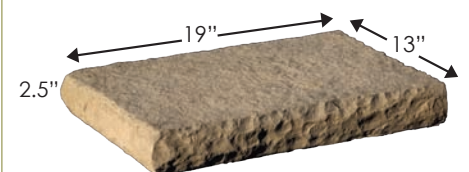

DIMENSIONAL STRAIGHT BLOCK

DIMENSIONAL WEDGE BLOCK

*Dimensions are nominal

DIMENSIONAL STRAIGHT PALLET

- 75 pieces / pallet
- 28 lbs. / piece
- 2100 lbs. / pallet

DIMENSIONAL WEDGE PALLET

- 100 pieces / pallet
- 20 lbs. / piece
- 2000 lbs. / pallet

DIMENSIONAL COPING

18 ea. / pallet

12 ea. / pallet

FINISHED END COPING

6 ea. / pallet

DIMENSIONAL COPING PALLET

- 63 linear feet per pallet
- 1950 lbs. / pallet