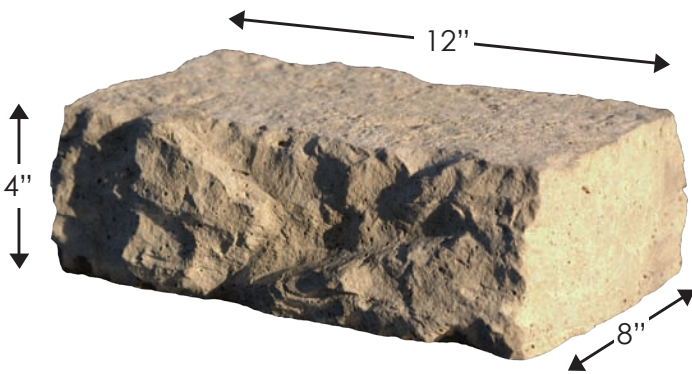

dimensional
wall collection

ROSETTA™
WALLS • STEPS • ACCENTS

by  **Brown's**
CONCRETE PRODUCTS LIMITED

DIMENSIONAL WALL COLLECTION

inviting, enhancing, enduring

www.brownsconcrete.com

FEATURES

- Hand hewn stone texture on up to five sides.
- Consistant dimensions.
- Perfect for retaining walls, freestanding walls, edging, columns and more.
- Integrates with Belvedere Wall Collection.
- Multiple natural colour blends available.

DIMENSIONAL STRAIGHT BLOCK

DIMENSIONAL WEDGE BLOCK

*Dimensions are nominal

DIMENSIONAL STRAIGHT PALLET

- 75 pieces / pallet
- 28 lbs. / piece
- 2100 lbs. / pallet

DIMENSIONAL WEDGE PALLET

- 100 pieces / pallet
- 20 lbs. / piece
- 2000 lbs. / pallet