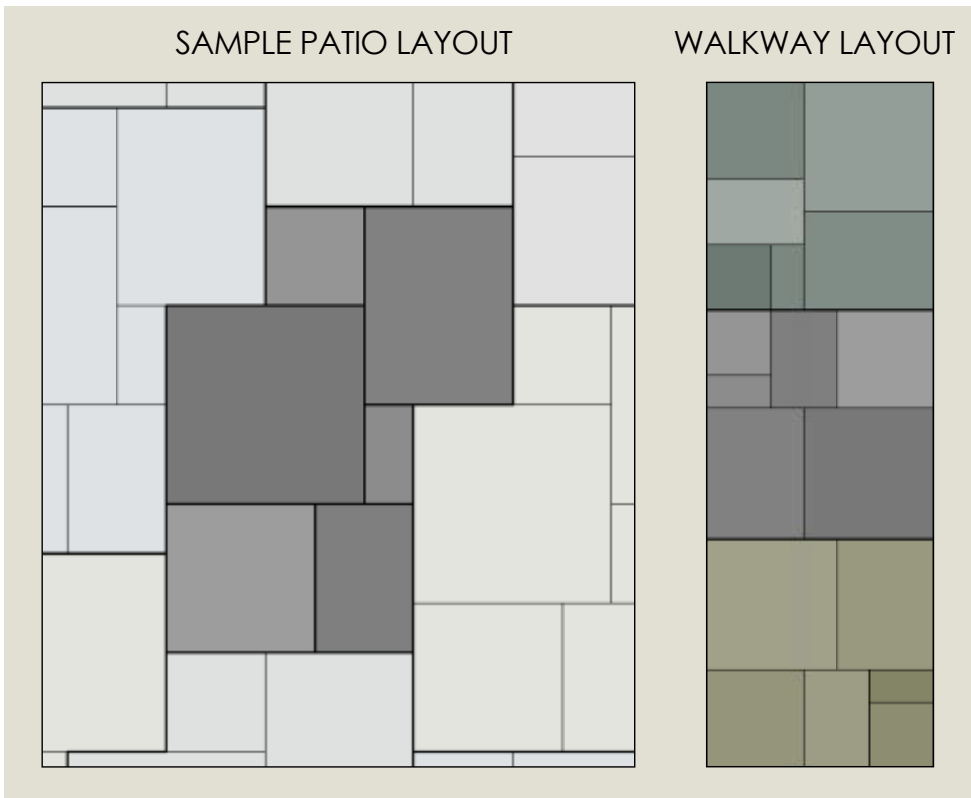

dimensional
flagstone

ROSETTA™
WALLS • STEPS • ACCENTS

by  **Brown's**
CONCRETE PRODUCTS LIMITED

DIMENSIONAL FLAGSTONE

inviting, enhancing, enduring

www.brownsconcrete.com

FEATURES

- Authentic, natural, slate texture
- 6 unique shapes, 24 unique stone textures
- All sizes on every pallet = simple installation
- Uniform thickness (2") and accurate dimensions = Fast installation and a beautiful end result
- High strength reinforced concrete = long term durability
- Multiple natural colour blends available

DIMENSIONAL FLAGSTONE PACKAGING:

- 1 Pallet = 98 s.f. (assumes 3/8" joint)
- 2,350 lbs. per pallet
- 8 layers per pallet
- One layer = 1 pattern (i.e. all six sizes)