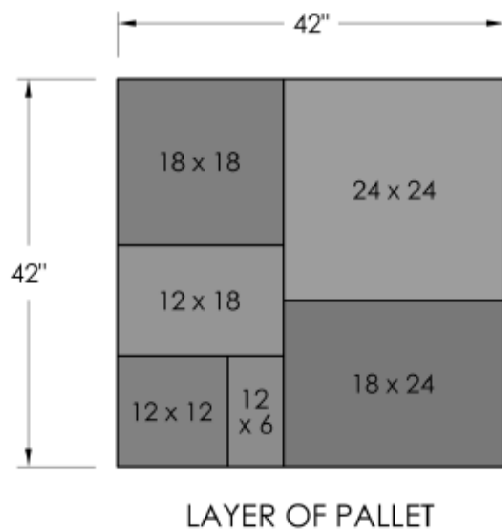

dimensional
flagstone

ROSETTA™
WALLS • STEPS • ACCENTS

by  **Brown's**
CONCRETE PRODUCTS LIMITED

DIMENSIONAL FLAGSTONE

inviting, enhancing, enduring

www.brownsconcrete.com

FEATURES

- Authentic, natural, slate texture
- 6 unique shapes, 24 unique stone textures
- All sizes on every pallet = simple installation
- Uniform thickness (2") and accurate dimensions = Fast installation and a beautiful end result
- High strength reinforced concrete = long term durability
- Multiple natural colour blends available

DIMENSIONAL FLAGSTONE PACKAGING:

- 1 Pallet = 98 s.f. (assumes 3/8" joint)
- 2,350 lbs. per pallet
- 8 layers per pallet
- One layer = 1 pattern (i.e. all six sizes)